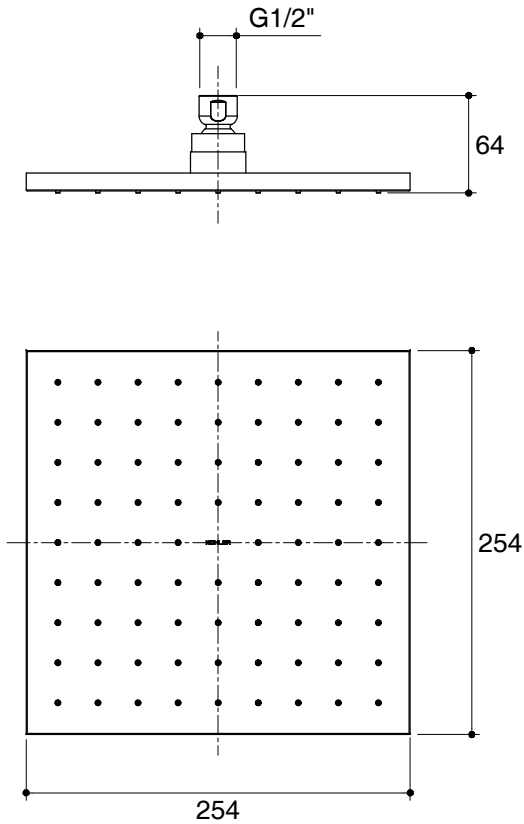

Dimensions are approximate.

Unit: mm

SKU	K-18361X-CL
Name	CONTEMPORARY
Description	KATALYST RAIN SHOWERHEAD 10" - SQUARE HIGH FLOW

*The recommended dimension for installation can be adjusted according to user preferences and layout.